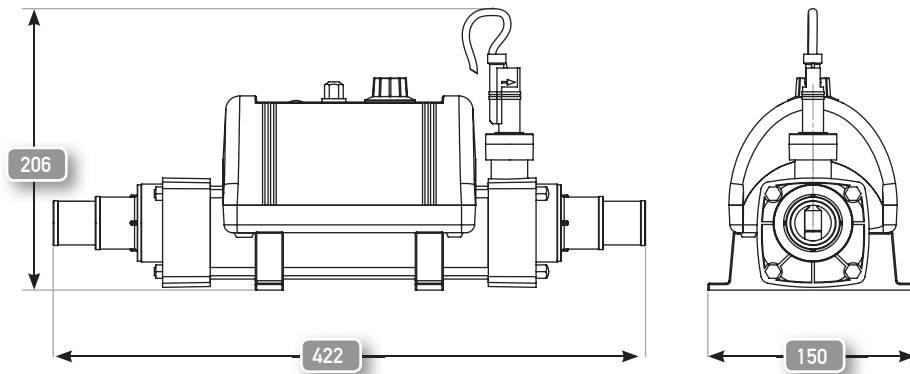

Specifically designed to ensure maximum safety, reliability and efficiency, the Elecro Nano Splasher pool heater is user-friendly and offers 'plug & play' installation. The thermostat dial gives you control over the desired pool temperature, while the thermal safety cut-out avoids over-heating.

Robust and reliable, this heater is made to last, affording you the perfect pool temperature with easy to use controls.

All Elecro electric heaters feature our unique and proven coiled heating element technology whereby a turbulent vortex is created in the

water flow. This delivers outstanding efficiency and extended life expectancy by preventing the build up of mineral deposits on the heating element.

The heater can be vertically wall-mounted or stand on the floor with the control components on the top face casing. Screw fit adapters are supplied to allow connection to standard above ground pool flexible pipe work, while the water inlet and outlet fittings can be connected to either metric or imperial standard pipes.

Safety and equipment protection is provided by a flow switch that operates from as low as 1000 litres per hour. Over-heating protection is provided by a thermal cut-out (manual reset).

230V 1 Phase Power Output	Load	Product Code: Titanium	Power Cord
3-kW	13-Amp	N-AGP-UK-T	UK Lead

Dimensions

The UK's Leading Independent Swimming Pool
Manufacturer and Distributor

www.plasticapools.net

Find us on [f](#) [t](#) [in](#) [YouTube](#)

Your local supplier: